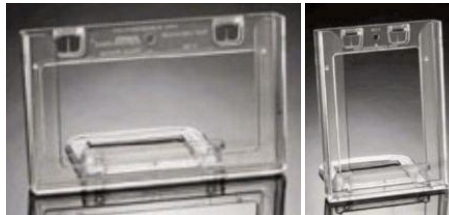

Code	Description
	Business Cards
BCVCO3	Vertical Business Card Stand, Clip
BCVCT2	Vertical Business Card Stand, Base
BCVFB1	Vertical Business Card Stand, Wall
BCHCO7	Horizontal Business Card Stand, Clip
BCHCT6	Horizontal Business Card Stand, Base
BCHF5	Horizontal Business Card Stand, Wall

Brochure Holders

- V110 Trifold Brochure Holder
- V156 A5 Brochure Holder
- V225 A4 Brochure Holder

Postcards

- V180 Landscape 8.00
- V125 Portrait 8.00

Accessories

- VS80 Base Bracket
- VW111 Wall Bracket
- SPW75 Slatwall Bracket
- WB450 Alloy Wall Bracket 450mm
- WB895 Alloy Wall Bracket 895mm
- WB1350 Alloy Wall Bracket 1350mm
- WB2100 Alloy Wall Bracket 2100mm
- CSH32 Connector & Sign Holder
- SPW75 Slatwall/Peg Bd Wire Adapter
- AF Anti-flop forward clear strip