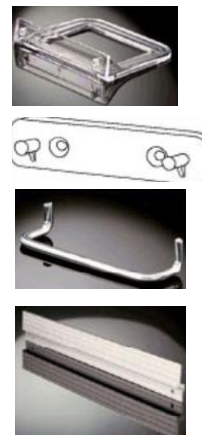

Code	Description
	Business Cards
BCVCO3	Vertical Business Card Stand, Clip
BCVCT2	Vertical Business Card Stand, Base
BCVFB1	Vertical Business Card Stand, Wall
BCHCO7	Horizontal Business Card Stand, Clip
BCHCT6	Horizontal Business Card Stand, Base
BCHF5	Horizontal Business Card Stand, Wall

Brochure Holders

- V110 Trifold Brochure Holder
- V156 A5 Brochure Holder
- V225 A4 Brochure Holder

Postcards

- V180 Landscape 8.00
- V125 Portrait 8.00

Accessories

- VS80 Base Bracket
- VW111 Wall Bracket
- SPW75 Slatwall Bracket
- WB450 Alloy Wall Bracket 450mm
- WB895 Alloy Wall Bracket 895mm
- WB1350 Alloy Wall Bracket 1350mm
- WB2100 Alloy Wall Bracket 2100mm
- CSH32 Connector & Sign Holder
- SPW75 Slatwall/Peg Bd Wire Adapter
- AF Anti-flop forward clear strip

7TF Desk Top Displays
7 Trifold

F8A416T Wall Displays
Wall Mounted 8 A4 & 16 Trifold

FS Floor Stands (one sided)
Foyer Stand (chrome)
BEF-FS Foyer Stand (Powdercoated)
F6A4 Foyer Stand with 6 x A4
F12A4 Foyer Stand with 12 x A4
F16A4 Foyer Stand with 16 x A5
F16TF Foyer Stand with 16 Trifold
F24TF Foyer Stand with 24 Trifold
F32TF Foyer Stand with 32 Trifold