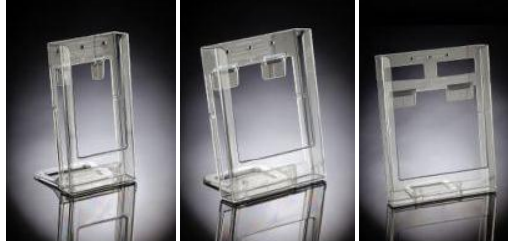

Code	Description
	Business Cards
BCVCO3	Vertical Business Card Stand, Clip
BCVCT2	Vertical Business Card Stand, Base
BCVFB1	Vertical Business Card Stand, Wall
BCHCO7	Horizontal Business Card Stand, Clip
BCHCT6	Horizontal Business Card Stand, Base
BCHF5	Horizontal Business Card Stand, Wall

Brochure Holders

- V110 Trifold Brochure Holder
- V156 A5 Brochure Holder
- V225 A4 Brochure Holder

Postcards

- V180 Landscape 8.00
- V125 Portrait 8.00

Accessories

- VS80 Base Bracket
- VW111 Wall Bracket
- SPW75 Slatwall Bracket
- WB450 Alloy Wall Bracket 450mm
- WB895 Alloy Wall Bracket 895mm
- WB1350 Alloy Wall Bracket 1350mm
- WB2100 Alloy Wall Bracket 2100mm
- CSH32 Connector & Sign Holder
- SPW75 Slatwall/Peg Bd Wire Adapter
- AF Anti-flop forward clear strip

7TF Desk Top Displays
7 Trifold

F8A416T Wall Displays
Wall Mounted 8 A4 & 16 Trifold

FS Floor Stands (one sided)
Foyer Stand (chrome)
BEF-FS Foyer Stand (Powdercoated)
F6A4 Foyer Stand with 6 x A4
F12A4 Foyer Stand with 12 x A4
F16A4 Foyer Stand with 16 x A5
F16TF Foyer Stand with 16 Trifold
F24TF Foyer Stand with 24 Trifold
F32TF Foyer Stand with 32 Trifold